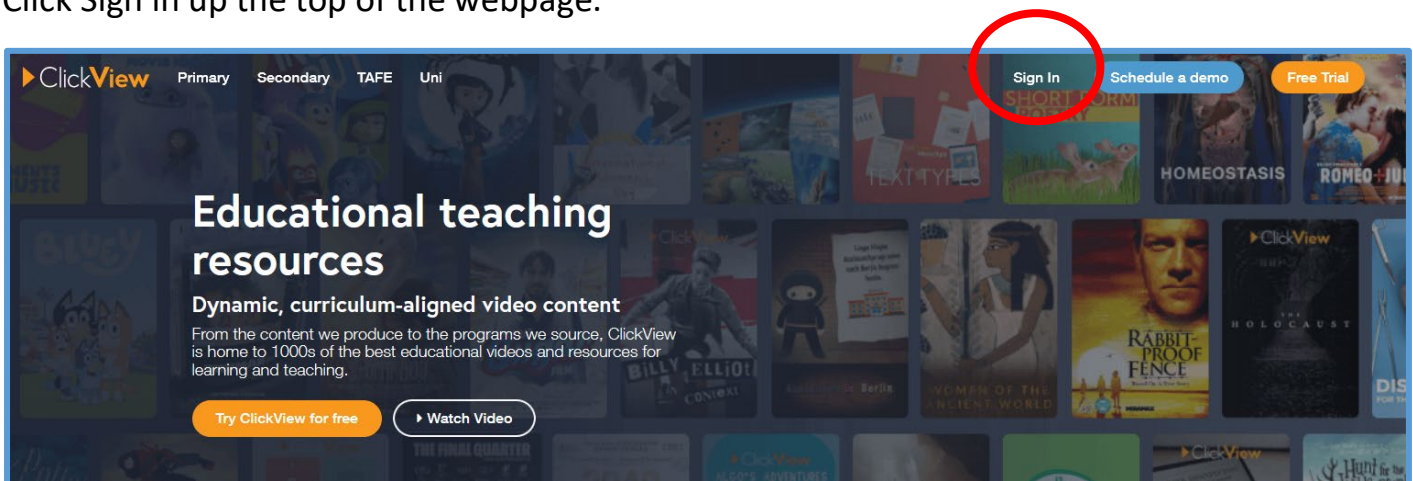

## ClickView Login

Search for ClickView in Google or use <http://clickview.com.au>

Click Sign in up the top of the webpage.

Use your school username (eg jmatt273) and click Next. The default password is **ctsde123**  
If this doesn't work, contact your teacher for a new password.

You are now logged into ClickView. Your teacher will direct you to videos relevant to you.