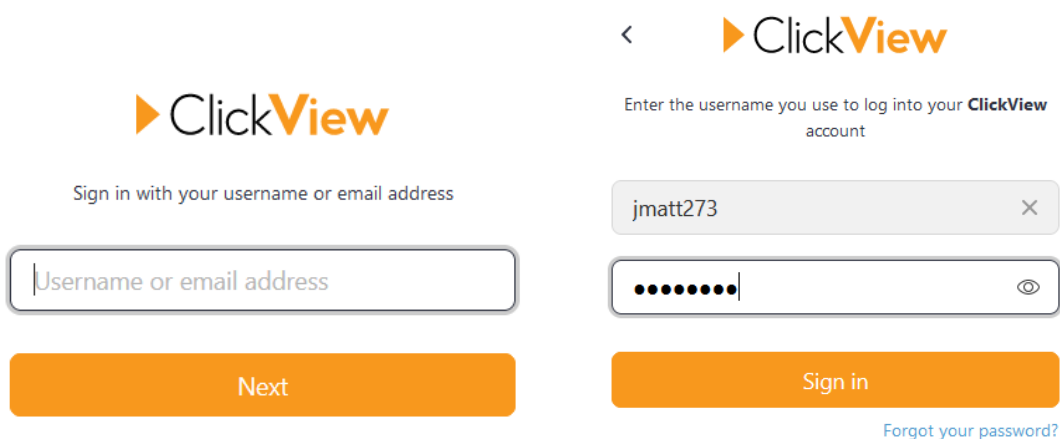

## ClickView Login

Search for ClickView in Google or use <http://clickview.com.au>

Click Sign in up the top of the webpage.

Use your school username (eg jmatt273) and click Next. The default password is **ctsde123**  
If this doesn't work, contact your teacher for a new password.

You are now logged into ClickView. Your teacher will direct you to videos relevant to you.